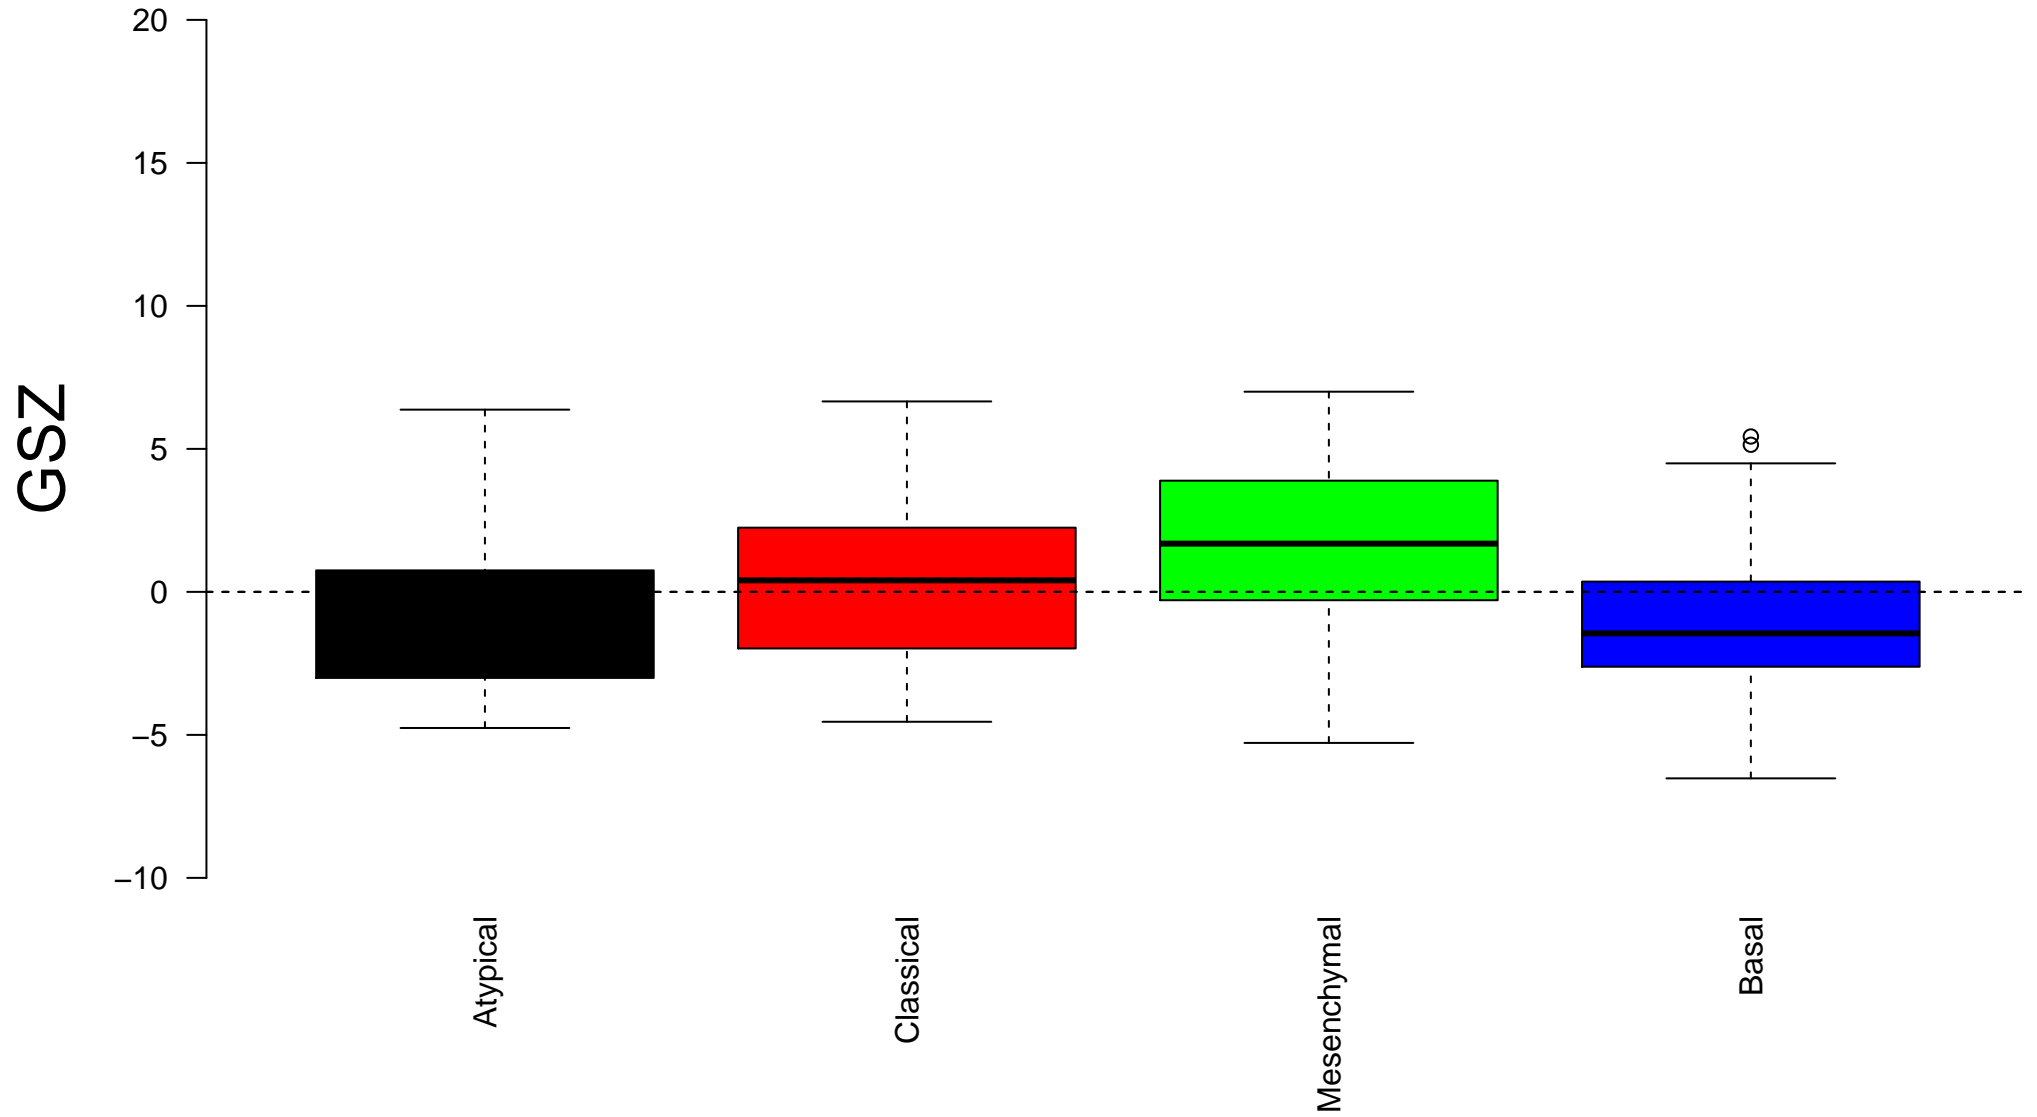

TURASHVILI_BREAST_DUCTAL_CARCINOMA_VS_DUCTAL_NORMAL_UP

TURASHVILI_BREAST_DUCTAL_CARCINOMA_VS_DUCTAL_NORMAL_UP

Enrichment in spots: TURASHVILI_BREAST_DUCTAL_CARCINOMA_VS_DUCTAL_NORMAL_UP

Expression of TURASHVILI_BREAST_DUCTAL_CARCINOMA_VS_DUCTAL_NORMAL_UP in Spot A

Expression of TURASHVILI_BREAST_DUCTAL_CARCINOMA_VS_DUCTAL_NORMAL_UP in Spot B

Expression of TURASHVILI_BREAST_DUCTAL_CARCINOMA_VS_DUCTAL_NORMAL_UP in Spot C

Expression of TURASHVILI_BREAST_DUCTAL_CARCINOMA_VS_DUCTAL_NORMAL_UP in Spot D

Expression of TURASHVILI_BREAST_DUCTAL_CARCINOMA_VS_DUCTAL_NORMAL_UP in Spot E

Expression of TURASHVILI_BREAST_DUCTAL_CARCINOMA_VS_DUCTAL_NORMAL_UP in Spot F

Expression of TURASHVILI_BREAST_DUCTAL_CARCINOMA_VS_DUCTAL_NORMAL_UP in Spot G

Expression of TURASHVILI_BREAST_DUCTAL_CARCINOMA_VS_DUCTAL_NORMAL_UP in Spot H

Expression of TURASHVILI_BREAST_DUCTAL_CARCINOMA_VS_DUCTAL_NORMAL_UP in Spot I

Expression of TURASHVILI_BREAST_DUCTAL_CARCINOMA_VS_DUCTAL_NORMAL_UP in Spot J